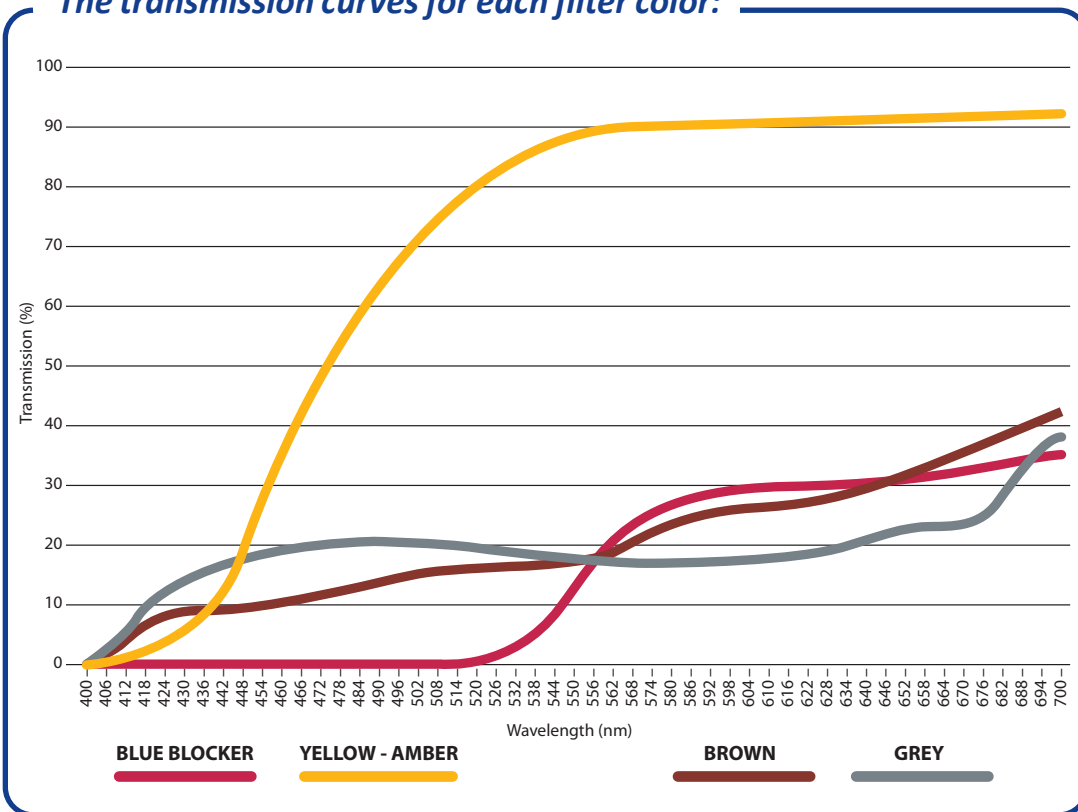

# OCUTECH® FILTERS

*Ocutech provides slip-behind filters in 4 standard colors:*

- Polarized Gray
- Polarized Brown
- Polarized Blue-blocker
- Non-polarized Yellow (Amber)

The slip-behind filters are designed to fit all Ocutech metal frames (K, U, Sleek) and can be ordered slotted to allow the telescope eyepiece to pass through (You must specify product and PD when ordering), or un-slotted to cover the eyepiece.

*The transmission curves for each filter color:*